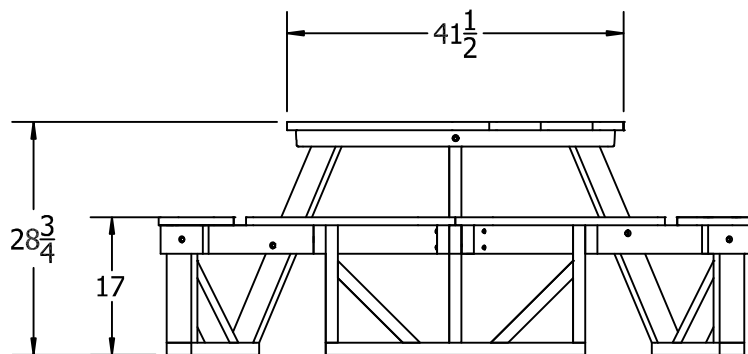

TOP VIEW

3D ISOMETRIC VIEW

FRONT VIEW

SIDE VIEW

 CED  
 GRA  
 GRE  
**STANDARD COLORS**

INSERT COLOR CODE IN PRODUCT NUMBER  
 CEDAR= CED, GRAY= GRA, GREEN= GRE,  
 EXAMPLE: 6FT. CEDAR HEX ADA PICNIC TABLE =  
 PB 6HEXADACED