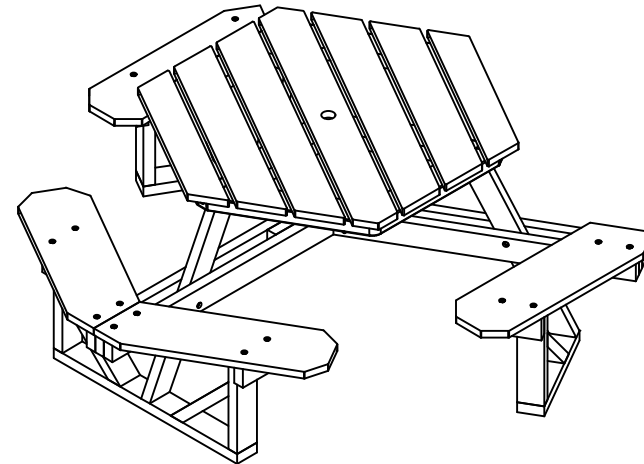

TOP VIEW

3D ISOMETRIC VIEW

FRONT VIEW

SIDE VIEW

 CED  
 GRA  
 GRE  
**STANDARD COLORS**

INSERT COLOR CODE IN PRODUCT NUMBER  
 CEDAR= CED, GRAY= GRA, GREEN= GRE,  
 EXAMPLE: 6FT. CEDAR HEX ADA PICNIC TABLE =  
 PB 6HEXADACED

## 6 ft. Hex ADA Picnic Table

©COPYRIGHT 2013-2033

THIS COPYRIGHTED MATERIAL IS THE PROPERTY OF FROG FURNISHINGS AND SHALL NOT BE REPRODUCED, PUBLISHED OR DISCLOSED TO OTHERS WITHOUT AUTHORIZATION AND CANNOT BE USED IN ANY WAY AGAINST OR DETRIMENTAL TO JAYHAWK PLASTICS INC. OLATHE, KANSAS USA