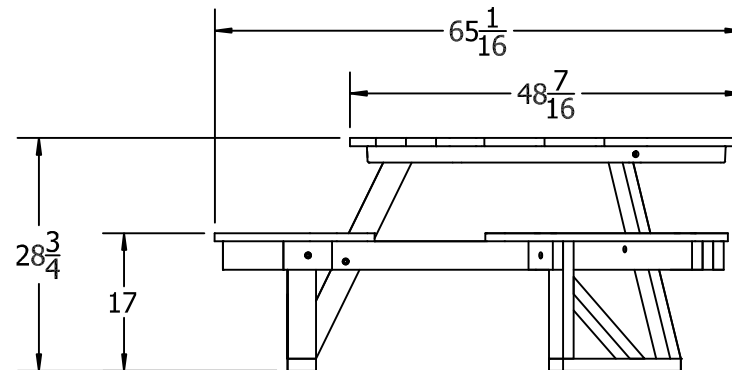

TOP VIEW

3D ISOMETRIC VIEW

FRONT VIEW

SIDE VIEW

 CED  
 GRA  
 GRE  
**STANDARD COLORS**

INSERT COLOR CODE IN PRODUCT NUMBER  
 CEDAR= CED, GRAY= GRA, GREEN= GRE,  
 EXAMPLE: 6FT. CEDAR HEX ADA PICNIC TABLE =  
 PB 6HEXADACED